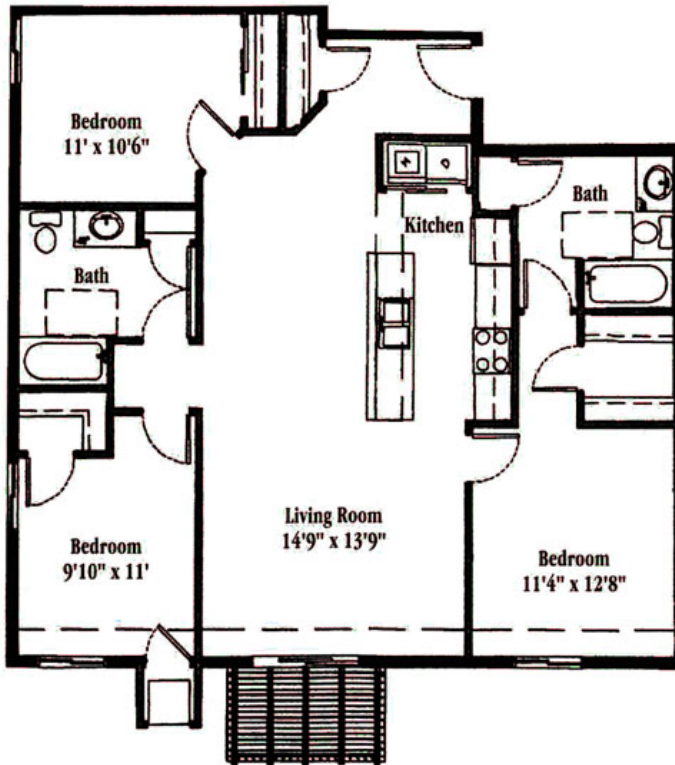

Woodsvew Apartments at Park Place

2717 Park Place Lane
Janesville, WI 53545
Phone: (608) 755-0000

Style - M

Office Hours

Monday - Thursday: 9:00 am to 5:30 pm
Friday: 9:00 am to 5:00pm
Saturday: 10:00 am to 4:00pm
Sunday: Closed

Details:

3 Bedroom 2 Bathroom

Description:

Description: Spacious, well designed with full size kitchen and full bathroom, large walk-in closets, and nice carpet.

Driving Directions: [Click Here](#)