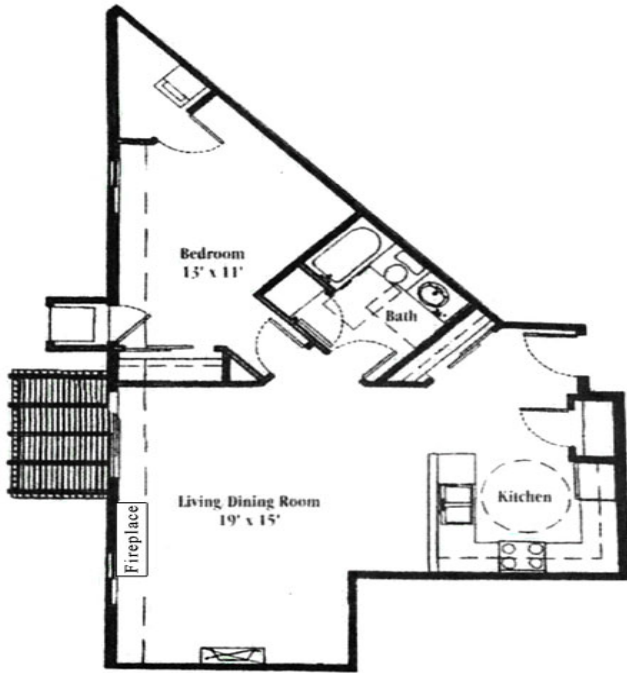

Details:

1 Bedroom 1 Bathroom

Description:

Description: Spacious, well designed with full size kitchen and full bathroom, large walk-in closets, and nice carpet.