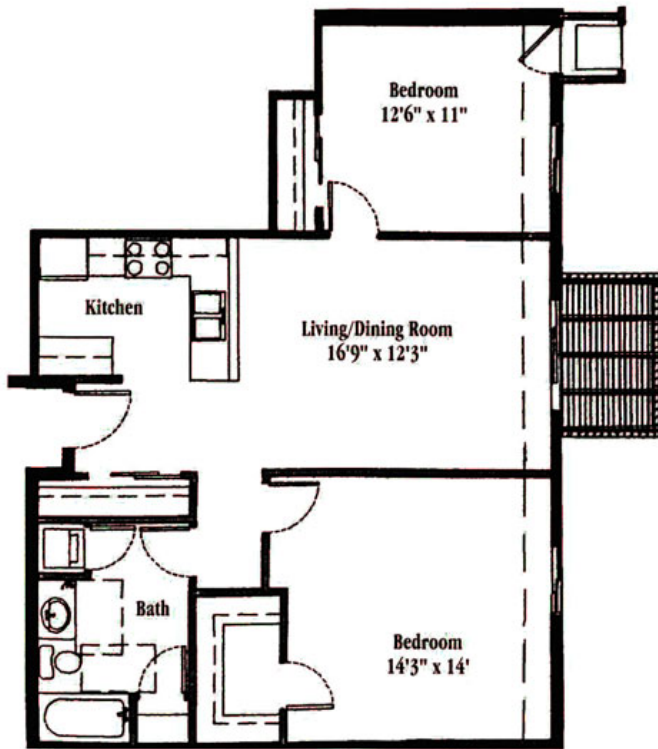

Woodsvew Apartments at Park Place

2717 Park Place Lane
Janesville, WI 53545
Phone: (608) 755-0000

Style - B

Office Hours

Monday - Thursday: 9:00 am to 5:30 pm
Friday: 9:00 am to 5:00pm
Saturday: 10:00 am to 4:00pm
Sunday: Closed

Details:

2 Bedroom 1 Bathroom

Description:

Description: Spacious, well designed with full size kitchen and full bathroom, large walk-in closet, and nice carpet.

Driving Directions: [Click Here](#)