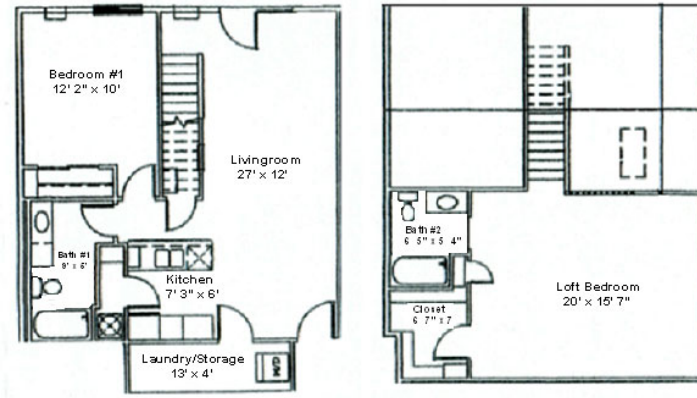

Woodsvew Apartments at Park Place

2717 Park Place Lane

Janesville, WI 53545

Phone: (608) 755-0000

2 Bedroom 2 Bathroom Loft

Office Hours

Monday - Thursday: 9:00 am to 5:30 pm

Friday: 9:00 am to 5:00pm

Saturday: 10:00 am to 4:00pm

Sunday: Closed

Details:

2 Bedroom 2 Bathroom Loft

Description:

Description: Spacious, well designed with full size kitchen and half bathroom, large walk-in closet, and washer and dryer connections.