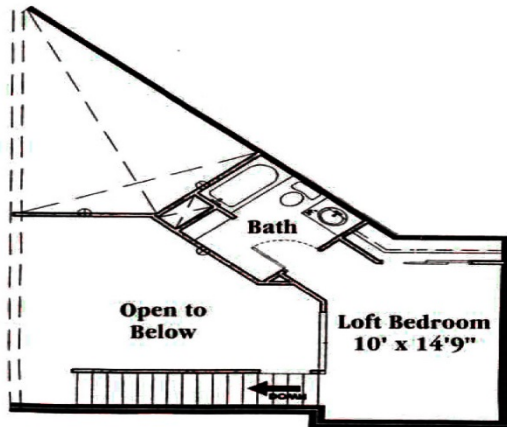

Woodsvie Apartments at Park Place

2717 Park Place Lane
Janesville, WI 53545
Phone: (608) 755-0000

Style - N

Office Hours

Monday - Thursday: 9:00 am to 5:30 pm
Friday: 9:00 am to 5:00pm
Saturday: 10:00 am to 4:00pm
Sunday: Closed

Details:

2 Bedroom 2 Bathroom

Description:

Description: Spacious, well designed with full size kitchen and full bathroom, large walk-in closets, and nice carpet.

Driving Directions: [Click Here](#)