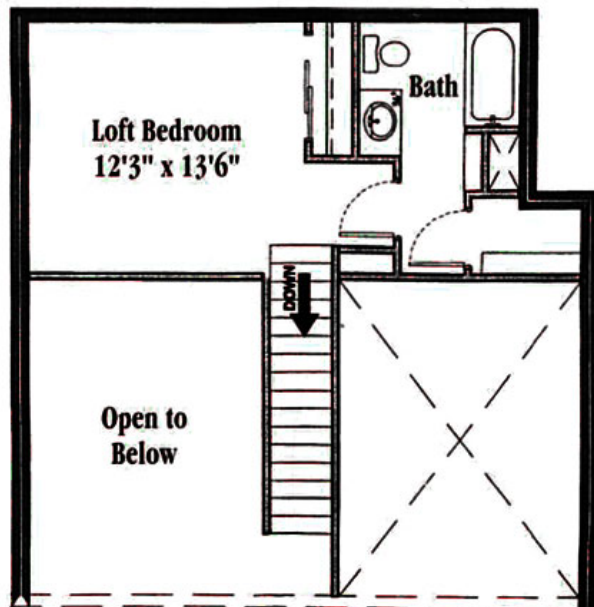

Details:

2 Bedroom 2 Bathroom

Description:

Description: Spacious, well designed with full size kitchen and full bathroom, large walk-in closets, and nice carpet.

Woodsvievw Apartments at Park Place

2717 Park Place Lane
Janesville, WI 53545
Phone: (608) 755-0000