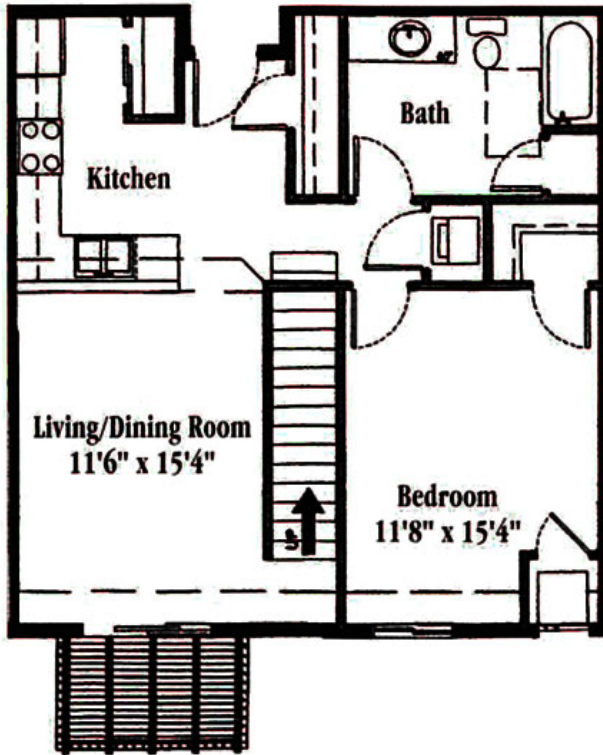

Details:

2 Bedroom 2 Bathroom

Description:

Description: Spacious, well designed with full size kitchen and full bathroom, large walk-in closets, and nice carpet.

Woodsvievw Apartments at Park Place

2717 Park Place Lane
Janesville, WI 53545
Phone: (608) 755-0000