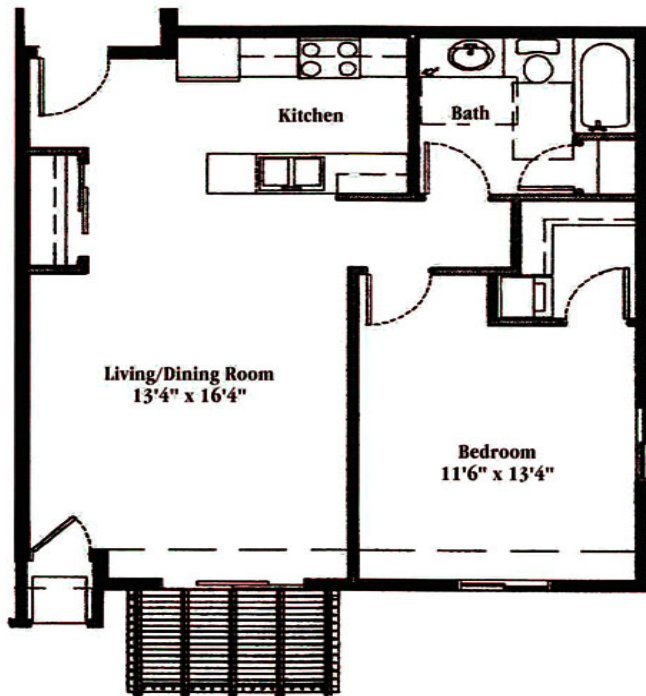

Woodsvew Apartments at Park Place

2717 Park Place Lane
Janesville, WI 53545
Phone: (608) 755-0000

Style - K

Office Hours

Monday - Thursday: 9:00 am to 5:30 pm
Friday: 9:00 am to 5:00pm
Saturday: 10:00 am to 4:00pm
Sunday: Closed

Details:

1 Bedroom 1 Bathroom

Description:

Description: Spacious, well designed with full size kitchen and full bathroom, large walk-in closet, and nice carpet.

Driving Directions: [Click Here](#)