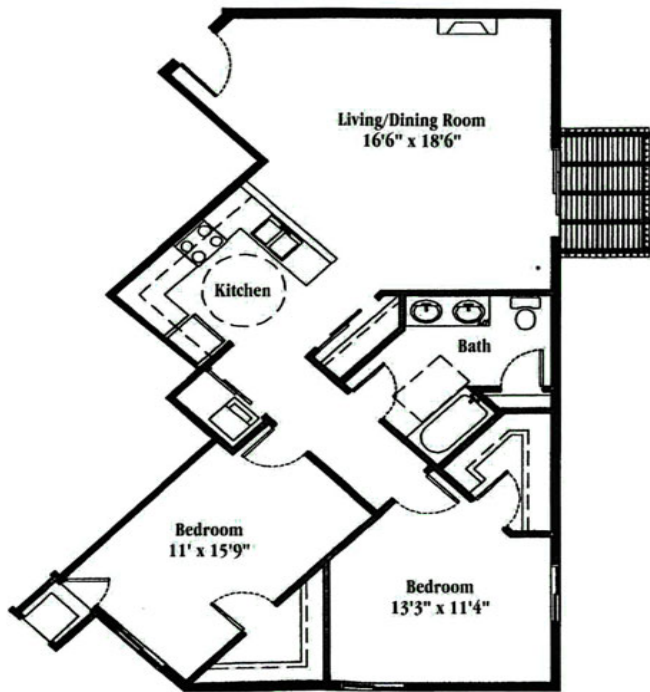

Details:

2 Bedroom 1 Bathroom

Description:

Description: Spacious, well designed with full size kitchen and half bathroom, large walk-in closet, and washer and dryer connections.

Driving Directions: [Click Here](#)