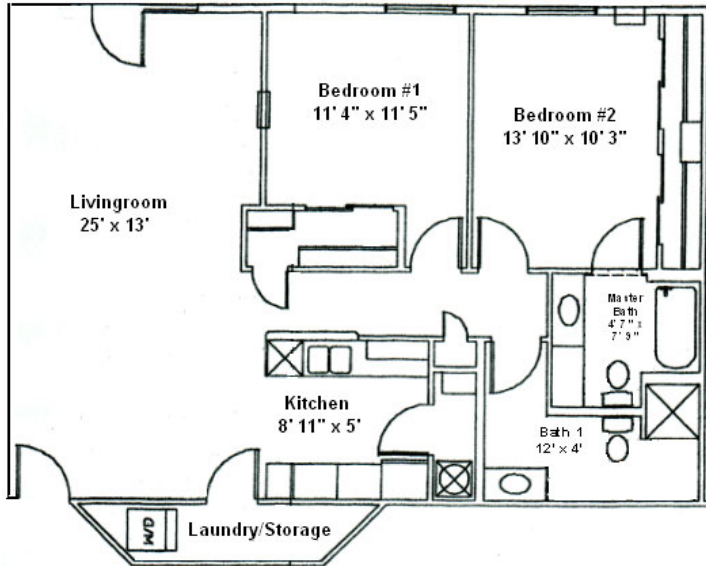

## 2 Bedroom 1.75 Bathroom Ranch

### Details:

2 Bedroom 1.75 Bathroom Ranch

### Description:

Description: Spacious, well designed with full size kitchen and half bathroom, large walk-in closet, and washer and dryer connections

Driving Directions: [Click Here](#)