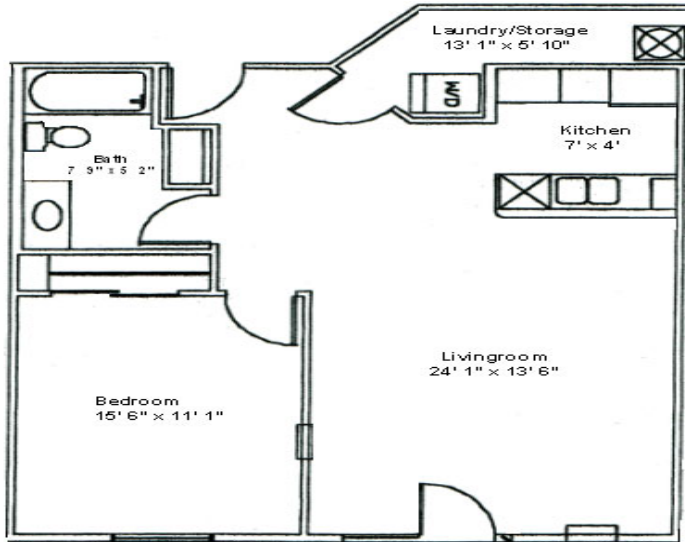

Woodsvew Apartments at Park Place

2717 Park Place Lane
Janesville, WI 53545
Phone: (608) 755-0000

1 Bedroom 1 Bathroom Ranch

Office Hours

Monday - Thursday: 9:00 am to 5:30 pm
Friday: 9:00 am to 5:00pm
Saturday: 10:00 am to 4:00pm
Sunday: Closed

Details:

1 Bedroom 1 Bathroom Ranch

Description:

Description: Spacious, well designed with full size kitchen and bathroom, large walk-in closet, and washer and dryer connections.

Driving Directions: [Click Here](#)