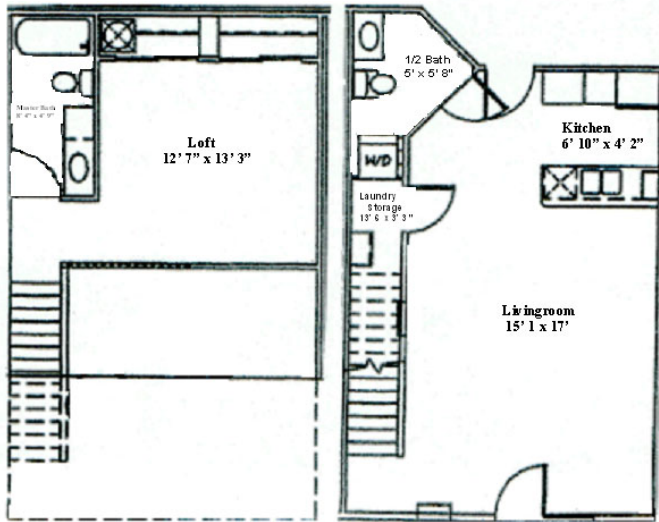

Woodsvew Apartments at Park Place

2717 Park Place Lane
Janesville, WI 53545
Phone: (608) 755-0000

1 Bedroom 1.5 Bathroom Loft

Office Hours

Monday - Thursday: 9:00 am to 5:30 pm
Friday: 9:00 am to 5:00pm
Saturday: 10:00 am to 4:00pm
Sunday: Closed

Details:

1 Bedroom 1.5 Bathroom Loft

Description:

Description: Spacious, well designed with full size kitchen and half bathroom, large walk-in closet, and washer and dryer connections.

Driving Directions: [Click Here](#)